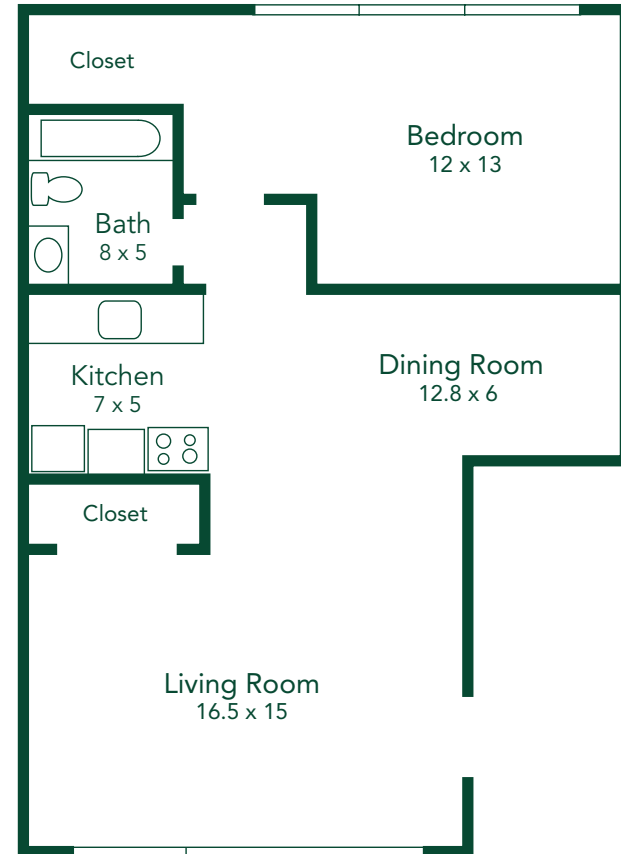

THE BRIDGEPORT

1 Bedroom • 1 Bath (1st Floor) • 650 Sq. Ft.*

\$ _____

*Plymouth
Heritage*
APARTMENTS

*All room dimensions are approximate.

THE CRANBROOK

1 Bedroom • 1 Bath (2nd Floor) • 650 Sq. Ft.*

\$ _____

*Plymouth
Heritage*
APARTMENTS

*All room dimensions are approximate.

THE HERITAGE

1 Bedroom • 1 Bath • 750 Sq. Ft.*

\$ _____

*Plymouth
Heritage*

APARTMENTS

*All room dimensions are approximate.

THE LEXINGTON

2 Bedroom • 1 Bath • 850 Sq. Ft.*

\$ _____

*Plymouth
Heritage*

APARTMENTS

*All room dimensions are approximate.