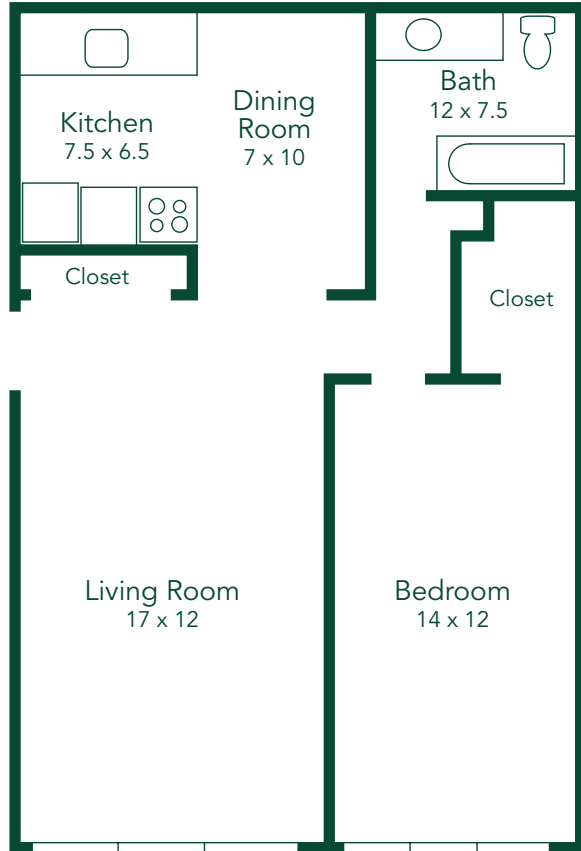

THE BRIDGEPORT

1 Bedroom • 1 Bath (1st Floor) • 650 Sq. Ft.*

\$ _____

*Plymouth
Heritage*
APARTMENTS

*All room dimensions are approximate.

THE CRANBROOK

1 Bedroom • 1 Bath (2nd Floor) • 650 Sq. Ft.*

\$ _____

*Plymouth
Heritage*
APARTMENTS

*All room dimensions are approximate.

THE HERITAGE

1 Bedroom • 1 Bath • 750 Sq. Ft.*

\$ _____

*Plymouth
Heritage*

APARTMENTS

*All room dimensions are approximate.

THE LEXINGTON

2 Bedroom • 1 Bath • 850 Sq. Ft.*

\$ _____

*Plymouth
Heritage*

APARTMENTS

*All room dimensions are approximate.