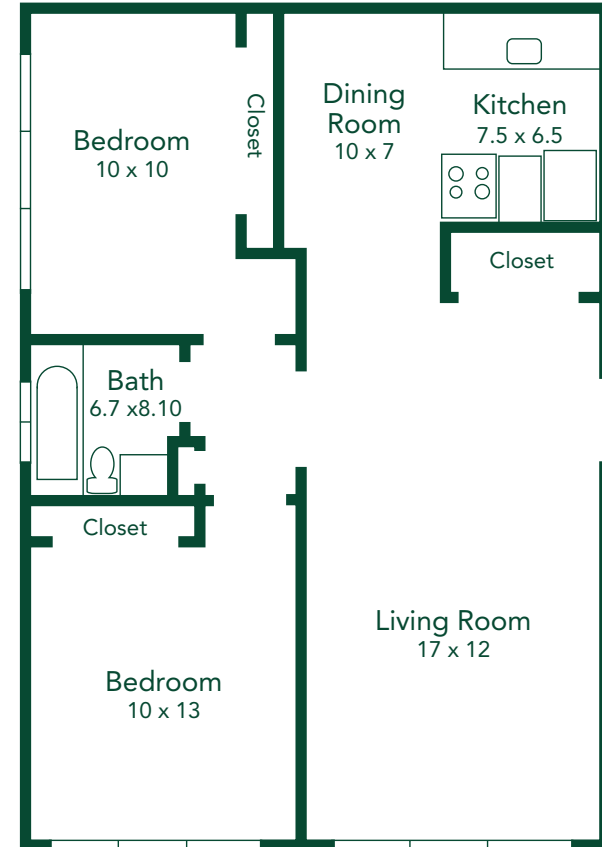

THE BRIDGEPORT

1 Bedroom • 1 Bath (1st Floor) • 650 Sq. Ft.*

\$ _____

*Plymouth
Heritage*
APARTMENTS

*All room dimensions are approximate.

THE CRANBROOK

1 Bedroom • 1 Bath (2nd Floor) • 650 Sq. Ft.*

\$ _____

*Plymouth
Heritage*
APARTMENTS

*All room dimensions are approximate.

THE HERITAGE

1 Bedroom • 1 Bath • 750 Sq. Ft.*

\$ _____

*Plymouth
Heritage*

APARTMENTS

*All room dimensions are approximate.

THE LEXINGTON

2 Bedroom • 1 Bath • 850 Sq. Ft.*

\$ _____

*Plymouth
Heritage*

APARTMENTS

*All room dimensions are approximate.