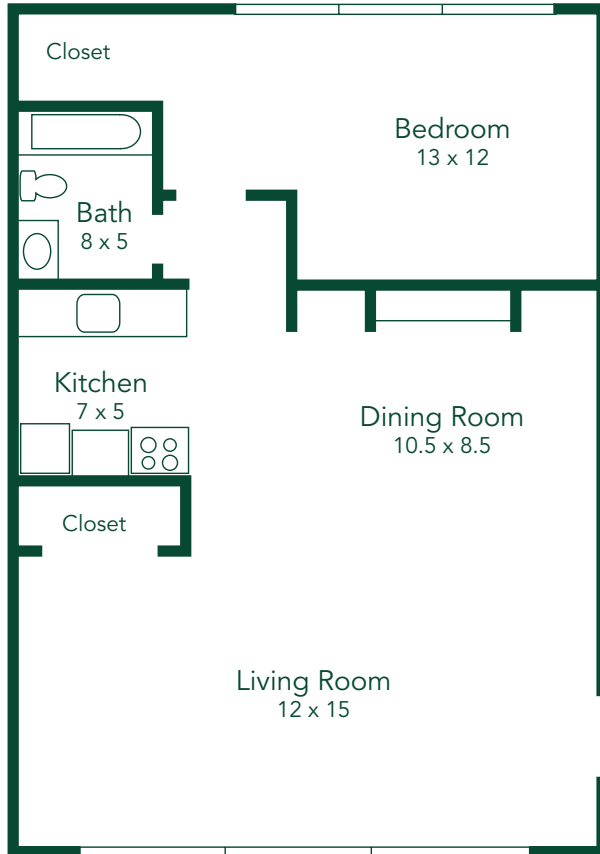

THE BRIDGEPORT

1 Bedroom • 1 Bath (1st Floor) • 650 Sq. Ft.*

\$ _____

*Plymouth
Heritage*
APARTMENTS

*All room dimensions are approximate.

THE CRANBROOK

1 Bedroom • 1 Bath (2nd Floor) • 650 Sq. Ft.*

\$ _____

*Plymouth
Heritage*
APARTMENTS

*All room dimensions are approximate.

THE HERITAGE

1 Bedroom • 1 Bath • 750 Sq. Ft.*

\$ _____

*Plymouth
Heritage*

APARTMENTS

*All room dimensions are approximate.

THE LEXINGTON

2 Bedroom • 1 Bath • 850 Sq. Ft.*

\$ _____

*Plymouth
Heritage*

APARTMENTS

*All room dimensions are approximate.