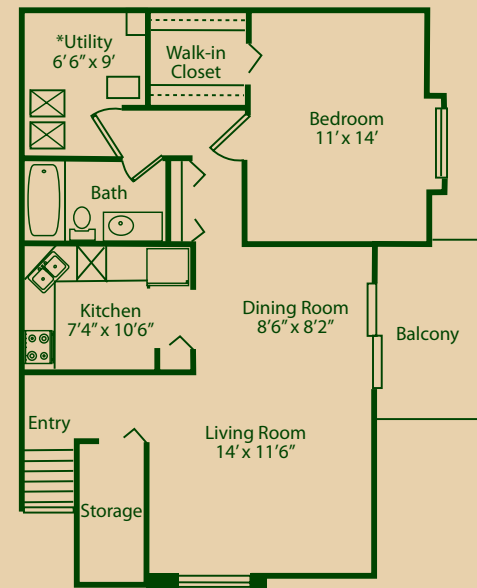

THE BIRCH

1 Bedroom • 1 Bath • \$ _____

UPPER LEVEL
930 Sq. Ft.*

LOWER LEVEL
890 Sq. Ft.*

*Room dimensions are approximate. Includes square footage of patio/balcony.

THE PINE

1 Bedroom • 1 Bath with Den • \$ _____

UPPER LEVEL
1055 Sq. Ft.*

LOWER LEVEL
1045 Sq. Ft.*

*Room dimensions are approximate. Includes square footage of patio/balcony.

THE MAPLE

2 Bedroom • 2 Bath • \$ _____

UPPER LEVEL
1260 Sq. Ft.*

LOWER LEVEL
1212 Sq. Ft.*

*Room dimensions are approximate. Includes square footage of patio/balcony.

THE OAK

2 Bedroom • 2 Bath • \$ _____

UPPER LEVEL
1300 Sq. Ft.*

LOWER LEVEL
1270 Sq. Ft.*

*Room dimensions are approximate. Includes square footage of patio/balcony.