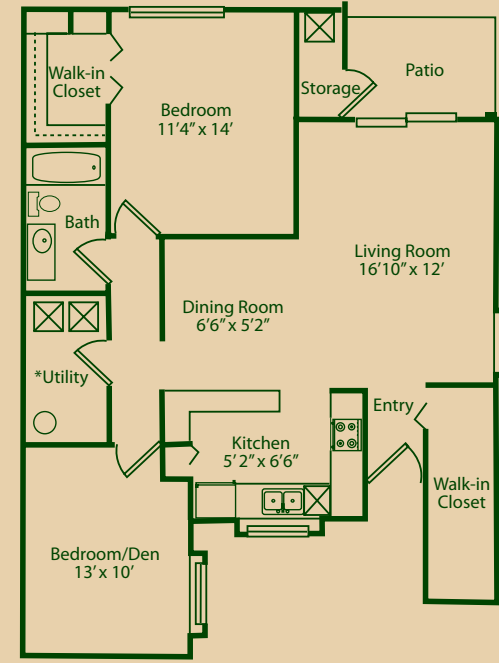

THE BIRCH

1 Bedroom • 1 Bath • \$ _____

UPPER LEVEL
930 Sq. Ft.*

LOWER LEVEL
890 Sq. Ft.*

*Room dimensions are approximate. Includes square footage of patio/balcony.

THE PINE

1 Bedroom • 1 Bath with Den • \$ _____

UPPER LEVEL
1055 Sq. Ft.*

LOWER LEVEL
1045 Sq. Ft.*

*Room dimensions are approximate. Includes square footage of patio/balcony.

THE MAPLE

2 Bedroom • 2 Bath • \$ _____

UPPER LEVEL
1260 Sq. Ft.*

LOWER LEVEL
1212 Sq. Ft.*

*Room dimensions are approximate. Includes square footage of patio/balcony.

THE OAK

2 Bedroom • 2 Bath • \$ _____

UPPER LEVEL
1300 Sq. Ft.*

LOWER LEVEL
1270 Sq. Ft.*

*Room dimensions are approximate. Includes square footage of patio/balcony.