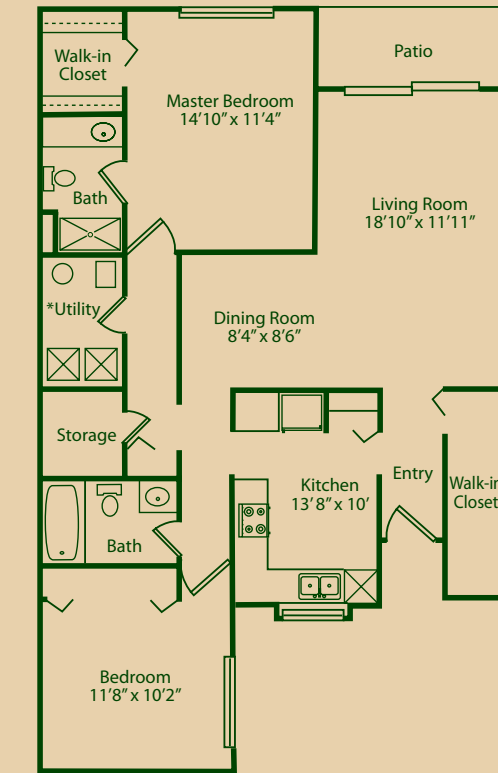

THE BIRCH

1 Bedroom • 1 Bath • \$ _____

UPPER LEVEL
930 Sq. Ft.*

LOWER LEVEL
890 Sq. Ft.*

*Room dimensions are approximate. Includes square footage of patio/balcony.

THE PINE

1 Bedroom • 1 Bath with Den • \$ _____

UPPER LEVEL
1055 Sq. Ft.*

LOWER LEVEL
1045 Sq. Ft.*

*Room dimensions are approximate. Includes square footage of patio/balcony.

THE MAPLE

2 Bedroom • 2 Bath • \$ _____

UPPER LEVEL
1260 Sq. Ft.*

LOWER LEVEL
1212 Sq. Ft.*

*Room dimensions are approximate. Includes square footage of patio/balcony.

THE OAK

2 Bedroom • 2 Bath • \$ _____

UPPER LEVEL
1300 Sq. Ft.*

LOWER LEVEL
1270 Sq. Ft.*

*Room dimensions are approximate. Includes square footage of patio/balcony.