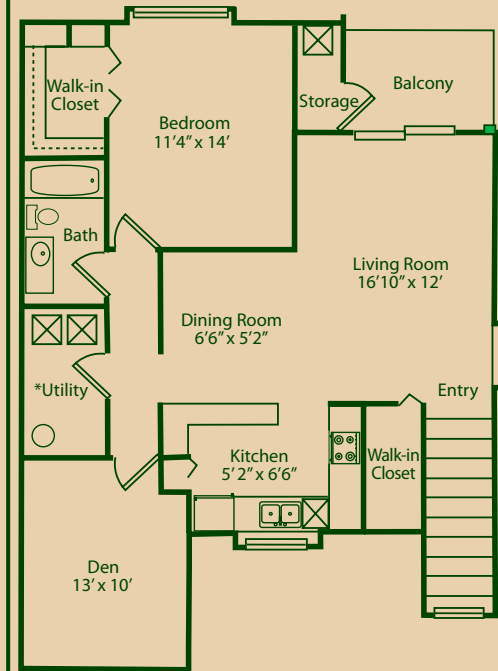

THE BIRCH

1 Bedroom • 1 Bath • \$ _____

UPPER LEVEL
930 Sq. Ft.*

LOWER LEVEL
890 Sq. Ft.*

*Room dimensions are approximate. Includes square footage of patio/balcony.

THE PINE

1 Bedroom • 1 Bath with Den • \$ _____

UPPER LEVEL
1055 Sq. Ft.*

LOWER LEVEL
1045 Sq. Ft.*

*Room dimensions are approximate. Includes square footage of patio/balcony.

THE MAPLE

2 Bedroom • 2 Bath • \$ _____

UPPER LEVEL
1260 Sq. Ft.*

LOWER LEVEL
1212 Sq. Ft.*

*Room dimensions are approximate. Includes square footage of patio/balcony.

THE OAK

2 Bedroom • 2 Bath • \$ _____

UPPER LEVEL
1300 Sq. Ft.*

LOWER LEVEL
1270 Sq. Ft.*

*Room dimensions are approximate. Includes square footage of patio/balcony.