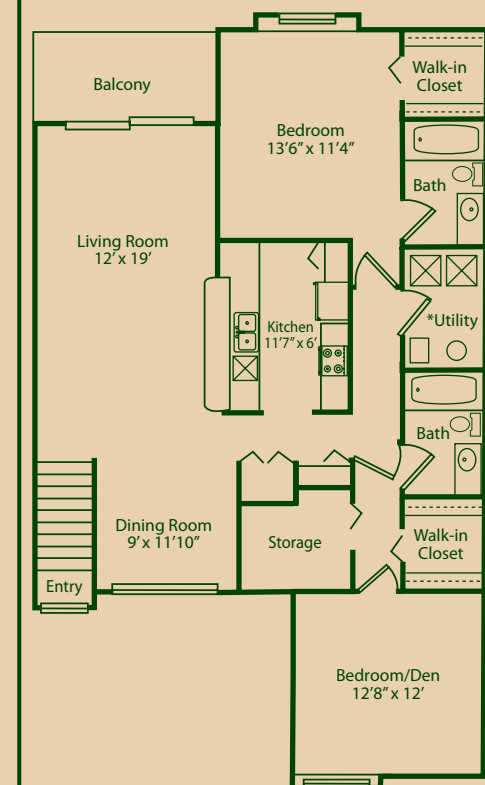

THE BIRCH

1 Bedroom • 1 Bath • \$ _____

UPPER LEVEL
930 Sq. Ft.*

LOWER LEVEL
890 Sq. Ft.*

*Room dimensions are approximate. Includes square footage of patio/balcony.

THE PINE

1 Bedroom • 1 Bath with Den • \$ _____

UPPER LEVEL
1055 Sq. Ft.*

LOWER LEVEL
1045 Sq. Ft.*

*Room dimensions are approximate. Includes square footage of patio/balcony.

THE MAPLE

2 Bedroom • 2 Bath • \$ _____

UPPER LEVEL
1260 Sq. Ft.*

LOWER LEVEL
1212 Sq. Ft.*

*Room dimensions are approximate. Includes square footage of patio/balcony.

THE OAK

2 Bedroom • 2 Bath • \$ _____

UPPER LEVEL
1300 Sq. Ft.*

LOWER LEVEL
1270 Sq. Ft.*

*Room dimensions are approximate. Includes square footage of patio/balcony.