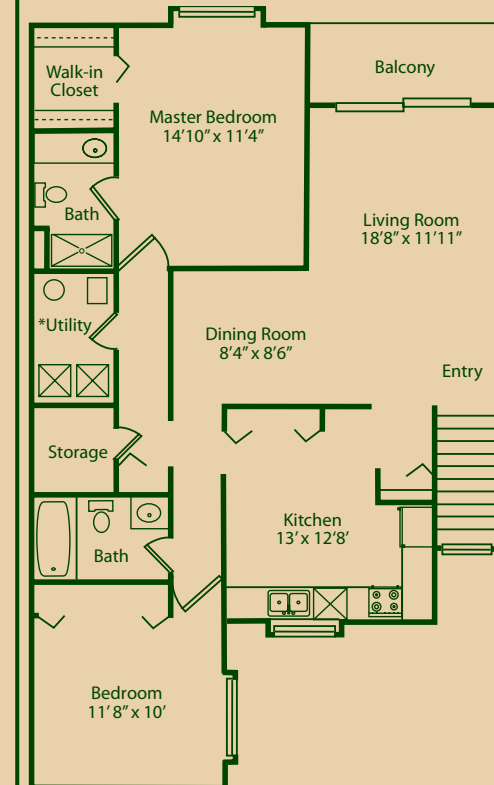

THE BIRCH

1 Bedroom • 1 Bath • \$ _____

UPPER LEVEL
930 Sq. Ft.*

LOWER LEVEL
890 Sq. Ft.*

*Room dimensions are approximate. Includes square footage of patio/balcony.

THE PINE

1 Bedroom • 1 Bath with Den • \$ _____

UPPER LEVEL
1055 Sq. Ft.*

LOWER LEVEL
1045 Sq. Ft.*

*Room dimensions are approximate. Includes square footage of patio/balcony.

THE MAPLE

2 Bedroom • 2 Bath • \$ _____

UPPER LEVEL
1260 Sq. Ft.*

LOWER LEVEL
1212 Sq. Ft.*

*Room dimensions are approximate. Includes square footage of patio/balcony.

THE OAK

2 Bedroom • 2 Bath • \$ _____

UPPER LEVEL
1300 Sq. Ft.*

LOWER LEVEL
1270 Sq. Ft.*

*Room dimensions are approximate. Includes square footage of patio/balcony.