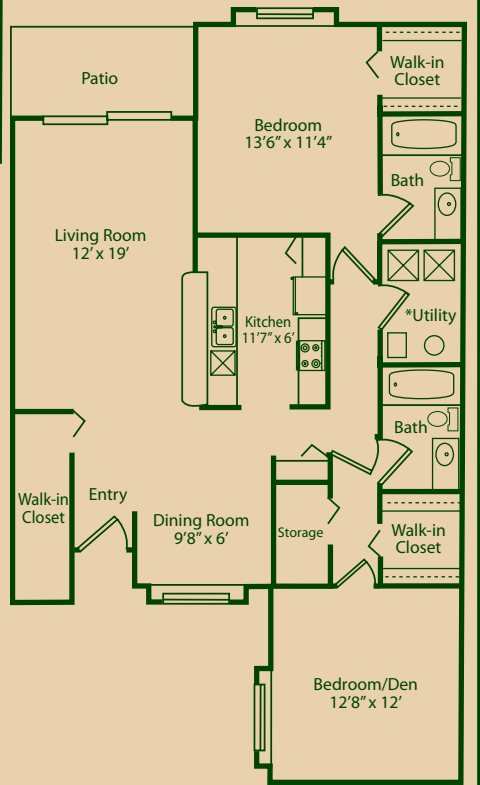

THE BIRCH

1 Bedroom • 1 Bath • \$ _____

UPPER LEVEL
930 Sq. Ft.*

LOWER LEVEL
890 Sq. Ft.*

*Room dimensions are approximate. Includes square footage of patio/balcony.

THE PINE

1 Bedroom • 1 Bath with Den • \$ _____

UPPER LEVEL
1055 Sq. Ft.*

LOWER LEVEL
1045 Sq. Ft.*

*Room dimensions are approximate. Includes square footage of patio/balcony.

THE MAPLE

2 Bedroom • 2 Bath • \$ _____

UPPER LEVEL
1260 Sq. Ft.*

LOWER LEVEL
1212 Sq. Ft.*

*Room dimensions are approximate. Includes square footage of patio/balcony.

THE OAK

2 Bedroom • 2 Bath • \$ _____

UPPER LEVEL
1300 Sq. Ft.*

LOWER LEVEL
1270 Sq. Ft.*

*Room dimensions are approximate. Includes square footage of patio/balcony.