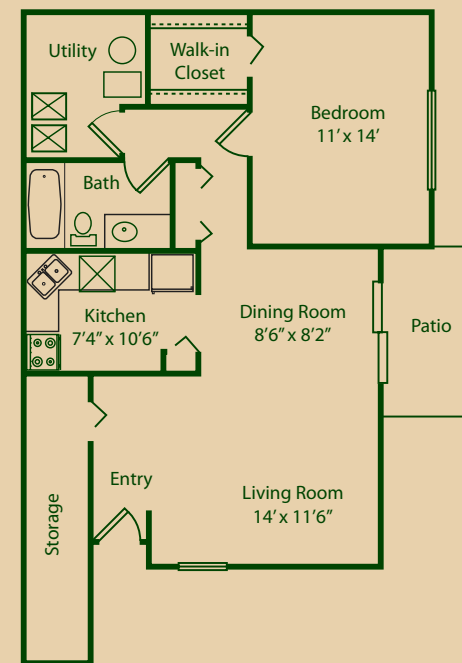

THE BIRCH

1 Bedroom • 1 Bath • \$ _____

UPPER LEVEL
930 Sq. Ft.*

LOWER LEVEL
890 Sq. Ft.*

*Room dimensions are approximate. Includes square footage of patio/balcony.

THE PINE

1 Bedroom • 1 Bath with Den • \$ _____

UPPER LEVEL
1055 Sq. Ft.*

LOWER LEVEL
1045 Sq. Ft.*

*Room dimensions are approximate. Includes square footage of patio/balcony.

THE MAPLE

2 Bedroom • 2 Bath • \$ _____

UPPER LEVEL
1260 Sq. Ft.*

LOWER LEVEL
1212 Sq. Ft.*

*Room dimensions are approximate. Includes square footage of patio/balcony.

THE OAK

2 Bedroom • 2 Bath • \$ _____

UPPER LEVEL
1300 Sq. Ft.*

LOWER LEVEL
1270 Sq. Ft.*

*Room dimensions are approximate. Includes square footage of patio/balcony.