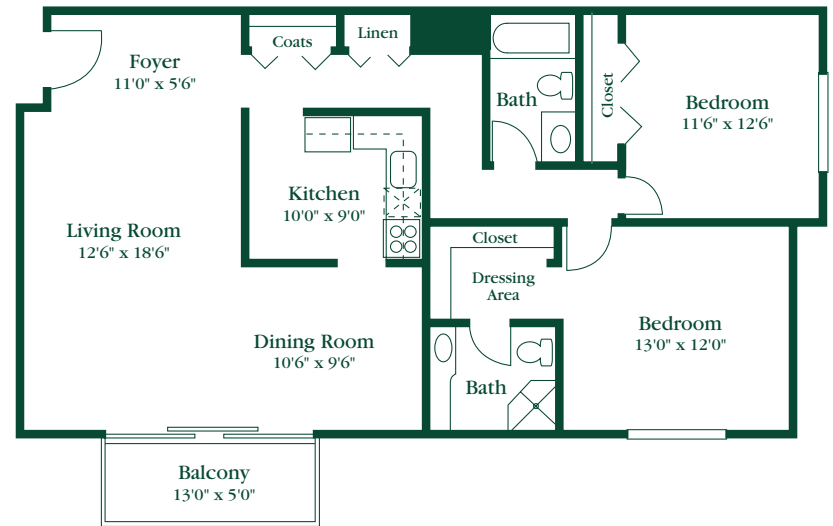

THE ADDISON

1 Bedroom • 1 Bath • 768 Sq. Ft.* \$ _____

THE FRANKLIN

1 Bedroom • 1 Bath • 768 Sq. Ft.* \$ _____

*Room dimensions are approximate.

THE BERKSHIRE

2 Bedroom • 1 Bath • 906 Sq. Ft.* \$ _____

*Eastland
Village*

*Room dimensions are approximate.

THE CARLYLE

2 Bedroom • 1 1/2 Bath 993 Sq. Ft.*

\$ _____

THE GRANVILLE

2 Bedroom • 2 Bath • 994 Sq. Ft.*

\$ _____

THE HAMPTON

2 Bedroom • 2 Bath • 1,175 Sq. Ft.*

\$ _____

*Eastland
Village*

*Room dimensions are approximate.

*Room dimensions are approximate.