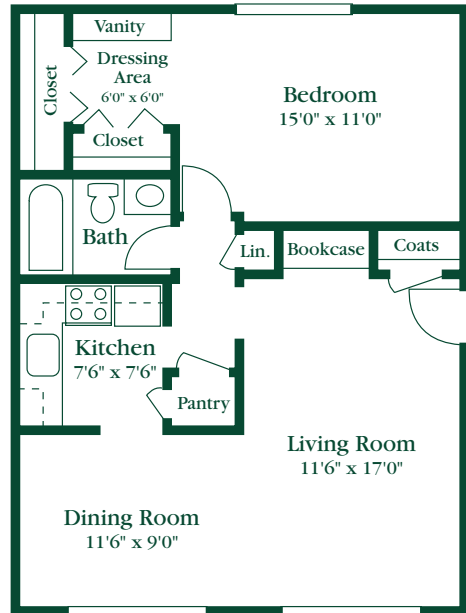

THE ADDISON

1 Bedroom • 1 Bath • 768 Sq. Ft.* \$ _____

THE FRANKLIN

1 Bedroom • 1 Bath • 768 Sq. Ft.* \$ _____

*Room dimensions are approximate.

THE BERKSHIRE

2 Bedroom • 1 Bath • 906 Sq. Ft.* \$ _____

*Eastland
Village*

*Room dimensions are approximate.

THE CARLYLE

2 Bedroom • 1 1/2 Bath 993 Sq. Ft.*

\$ _____

THE GRANVILLE

2 Bedroom • 2 Bath • 994 Sq. Ft.*

\$ _____

THE HAMPTON

2 Bedroom • 2 Bath • 1,175 Sq. Ft.*

\$ _____

*Eastland
Village*

*Room dimensions are approximate.

*Room dimensions are approximate.