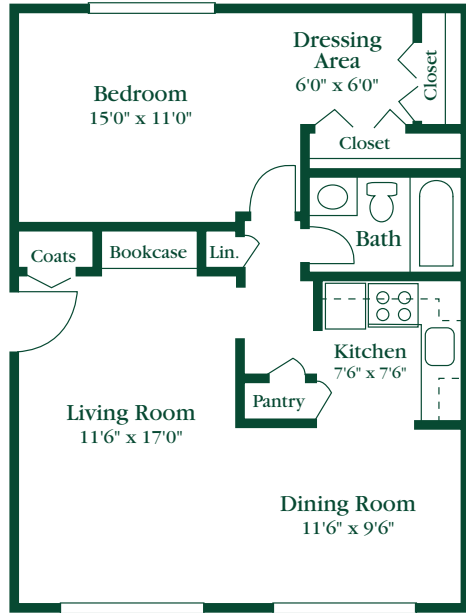

THE ADDISON

1 Bedroom • 1 Bath • 768 Sq. Ft.* \$ _____

THE FRANKLIN

1 Bedroom • 1 Bath • 768 Sq. Ft.* \$ _____

*Room dimensions are approximate.

THE BERKSHIRE

2 Bedroom • 1 Bath • 906 Sq. Ft.* \$ _____

*Eastland
Village*

*Room dimensions are approximate.

THE CARLYLE

2 Bedroom • 1 1/2 Bath 993 Sq. Ft.*

\$ _____

THE GRANVILLE

2 Bedroom • 2 Bath • 994 Sq. Ft.*

\$ _____

THE HAMPTON

2 Bedroom • 2 Bath • 1,175 Sq. Ft.*

\$ _____

*Eastland
Village*

*Room dimensions are approximate.

*Room dimensions are approximate.