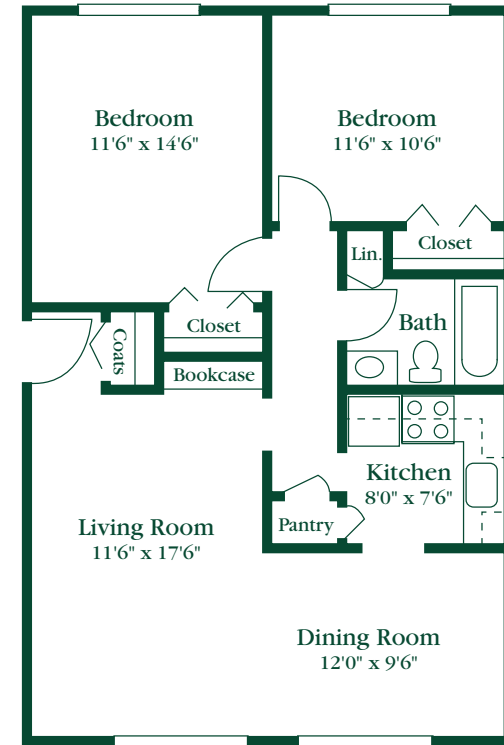

THE ADDISON

1 Bedroom • 1 Bath • 768 Sq. Ft.* \$ _____

THE FRANKLIN

1 Bedroom • 1 Bath • 768 Sq. Ft.* \$ _____

*Room dimensions are approximate.

THE BERKSHIRE

2 Bedroom • 1 Bath • 906 Sq. Ft.* \$ _____

*Eastland
Village*

*Room dimensions are approximate.

THE CARLYLE

2 Bedroom • 1 1/2 Bath 993 Sq. Ft.*

\$ _____

THE GRANVILLE

2 Bedroom • 2 Bath • 994 Sq. Ft.*

\$ _____

THE HAMPTON

2 Bedroom • 2 Bath • 1,175 Sq. Ft.*

\$ _____

*Eastland
Village*

*Room dimensions are approximate.

*Room dimensions are approximate.