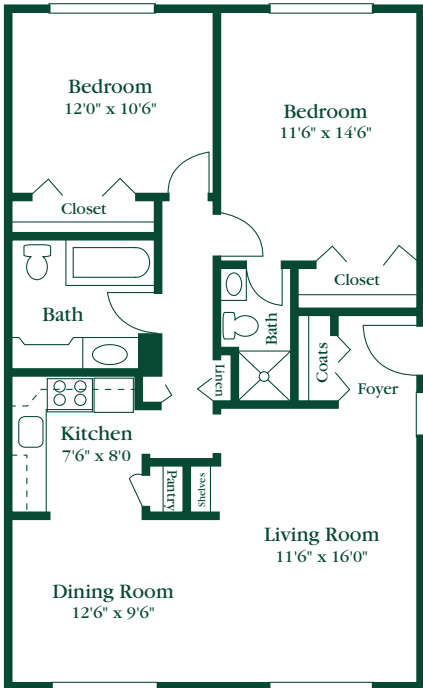

THE ADDISON

1 Bedroom • 1 Bath • 768 Sq. Ft.* \$ _____

THE FRANKLIN

1 Bedroom • 1 Bath • 768 Sq. Ft.* \$ _____

*Room dimensions are approximate.

THE BERKSHIRE

2 Bedroom • 1 Bath • 906 Sq. Ft.* \$ _____

*Eastland
Village*

*Room dimensions are approximate.

THE CARLYLE

2 Bedroom • 1 1/2 Bath 993 Sq. Ft.*

\$ _____

THE GRANVILLE

2 Bedroom • 2 Bath • 994 Sq. Ft.*

\$ _____

THE HAMPTON

2 Bedroom • 2 Bath • 1,175 Sq. Ft.*

\$ _____

*Eastland
Village*

*Room dimensions are approximate.

*Room dimensions are approximate.