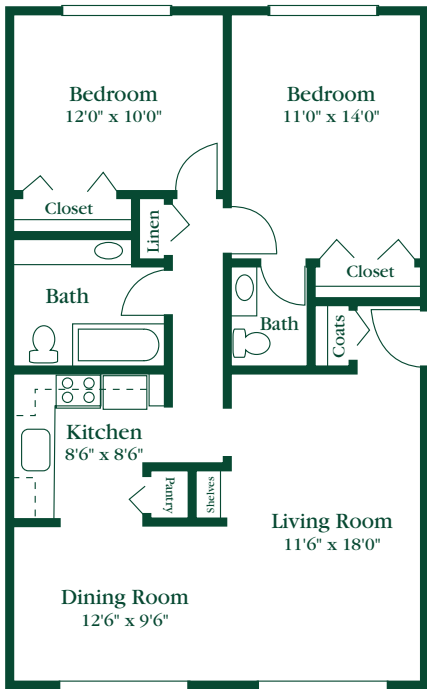

THE ADDISON

1 Bedroom • 1 Bath • 768 Sq. Ft.* \$ _____

THE FRANKLIN

1 Bedroom • 1 Bath • 768 Sq. Ft.* \$ _____

*Room dimensions are approximate.

THE BERKSHIRE

2 Bedroom • 1 Bath • 906 Sq. Ft.* \$ _____

*Eastland
Village*

*Room dimensions are approximate.

THE CARLYLE

2 Bedroom • 1 1/2 Bath 993 Sq. Ft.*

\$ _____

THE GRANVILLE

2 Bedroom • 2 Bath • 994 Sq. Ft.*

\$ _____

THE HAMPTON

2 Bedroom • 2 Bath • 1,175 Sq. Ft.*

\$ _____

*Eastland
Village*

*Room dimensions are approximate.

*Room dimensions are approximate.